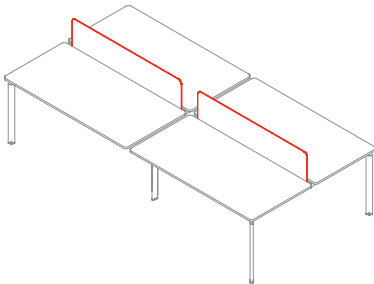

SCREENS

Front screen

1CV5180: L 140 P 1,9 H 31
1CV5280: L 160 P 1,9 H 31
1CV5380: L 180 P 1,9 H 31

Front screen, one side equipped for magnetic fabric panel

1CV5181: L 140 P 1,9 H 31
1CV5281: L 160 P 1,9 H 31
1CV5381: L 180 P 1,9 H 31

Front screen, two sides equipped for magnetic fabric panels

1CV5182: L 140 P 1,9 H 31
1CV5282: L 160 P 1,9 H 31
1CV5382: L 180 P 1,9 H 31

Couple of multifunctional clamp for single front screen

1CV5933